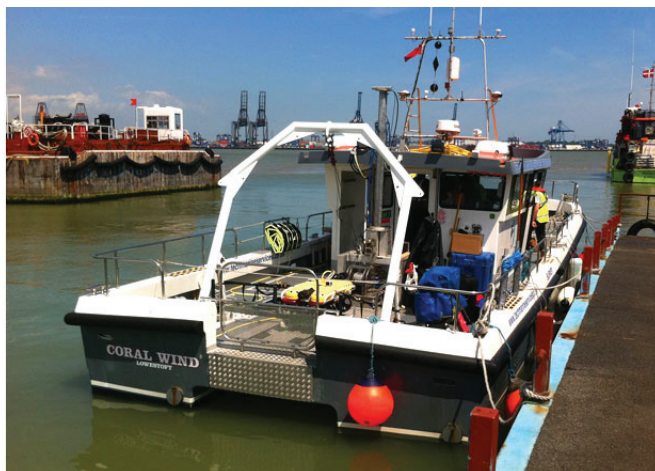

TMS Coral Wind

GENERAL

Built March 2011
By Bluewater boats, Plymouth
MCA work code category 2 up to 60 miles
Flag UK

PROPULSION

2x Cummins QSM11 – 500HP
Twin disc MGX gearboxes
Fixed propellers

SPEED

Cruise 20kts / 91ltrs p/h
Sprint 26kts
Average 12hr / 700ltrs

ACCOMMODATION

Crew quarters x 2
Electric and hot air heating
WC, Shower, Galley
Mess area
Seating for 12 persons + crew

NAUTICAL & COMMUNICATIONS

Full Simrad electronics
Mobile phone
Iridium sat phone

A proven 14m Gemini fast cat catamaran with a large wheelhouse with a dedicated area for survey equipment and technicians.

DIMENSIONS

Length 14m
Breadth 6m
Draft 1.3m

DECK SPACE

Fwd lay down area (10m²)
Aft 20m

TANK CAPACITIES

Fuel oil 1800 ltrs
Grey water 750 lts
Black water 750 lts

AUXILIARY EQUIPMENT

13 KVA silent running generator
Anchor and 500kg capstan
1m x 0.8m moonpool
"A"-Frame SWL 750kg
Bonfiglioli P2300L crane (optional)
500kg deck winch (optional)
WTG ladder docking bow fendering
Stern gate & dive ladder